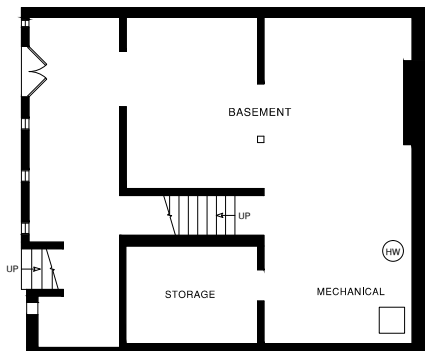

/ Cow Hollow /

2636 Union Street

MAGNIFICENT ARTS AND CRAFTS VIEW HOME

Patricia Lawton
Alain Pinel Realtors
415-309-7836
pattie@lawtonsf.com
LawtonSF.com
BRE: 01233061

Alain Pinel Realtors believes this information to be correct but has not verified this information and assumes no legal responsibility for its accuracy, including square footage. Buyers should investigate these issues to their own satisfaction.