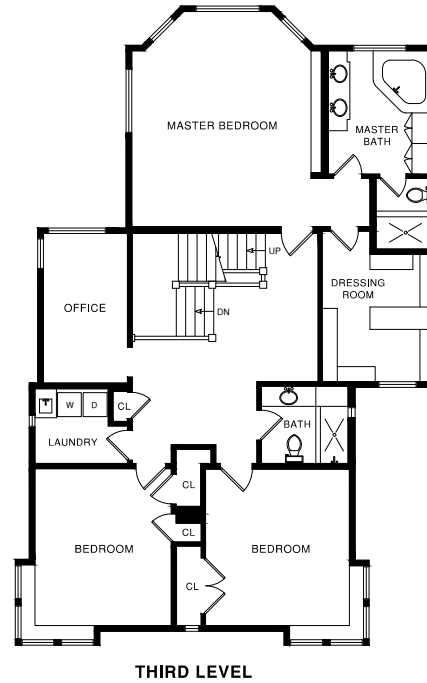

/ Cow Hollow /

2636 Union Street

MAGNIFICENT ARTS AND CRAFTS VIEW HOME

Patricia Lawton
Alain Pinel Realtors
415-309-7836
pattie@lawtonsf.com
LawtonSF.com
BRE: 01233061

Alain Pinel Realtors believes this information to be correct but has not verified this information and assumes no legal responsibility for its accuracy, including square footage. Buyers should investigate these issues to their own satisfaction.