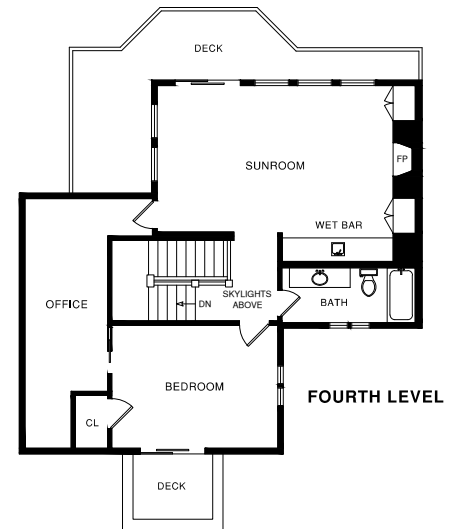

/ Cow Hollow /

2636 Union Street

MAGNIFICENT ARTS AND CRAFTS VIEW HOME

Patricia Lawton
Alain Pinel Realtors
415-309-7836
pattie@lawtonsf.com
LawtonSF.com
BRE: 01233061

Alain Pinel Realtors believes this information to be correct but has not verified this information and assumes no legal responsibility for its accuracy, including square footage. Buyers should investigate these issues to their own satisfaction.