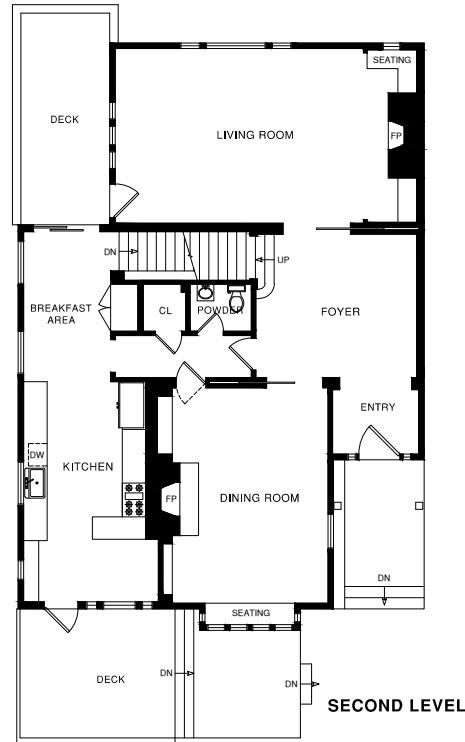

/ Cow Hollow /

2636 Union Street

MAGNIFICENT ARTS AND CRAFTS VIEW HOME

Patricia Lawton
Alain Pinel Realtors
415-309-7836
pattie@lawtonsf.com
LawtonSF.com
BRE: 01233061

Alain Pinel Realtors believes this information to be correct but has not verified this information and assumes no legal responsibility for its accuracy, including square footage. Buyers should investigate these issues to their own satisfaction.