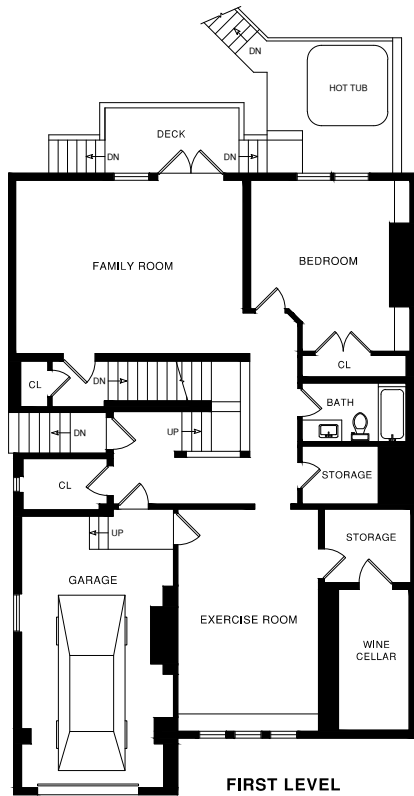

/ Cow Hollow /

2636 Union Street

MAGNIFICENT ARTS AND CRAFTS VIEW HOME

Patricia Lawton
Alain Pinel Realtors
415-309-7836
pattie@lawtonsf.com
LawtonSF.com
BRE: 01233061

Alain Pinel Realtors believes this information to be correct but has not verified this information and assumes no legal responsibility for its accuracy, including square footage. Buyers should investigate these issues to their own satisfaction.